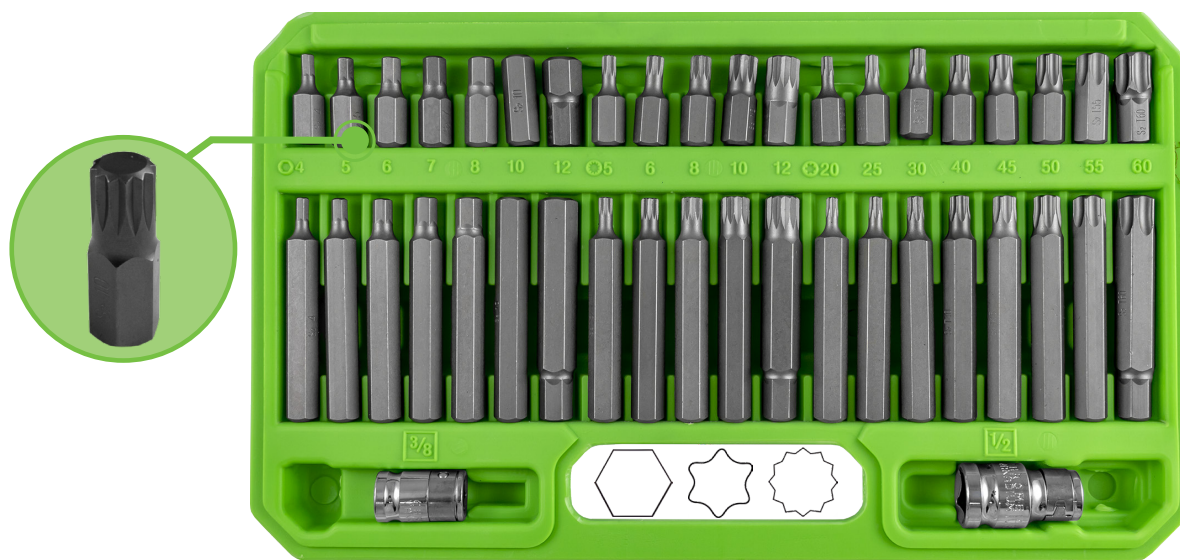

COFFRET 42 EMBOUTS DE VISSAGE TORX, 12 ET 6 PANS

1,77	5	200

Matière: S-2

42
PCS

S-2

1/2"

3/8"

53983

PIÈCES DE RECHANGE DISPONIBLES

CONTIENT

		30mm	x7	4, 5, 6, 7, 8, 10, 12mm
		75mm	x7	4, 5, 6, 7, 8, 10, 12mm
		30mm	x8	T20, T25, T30, T40, T45, T50, T55, T60
		75mm	x8	T20, T25, T30, T40, T45, T50, T55, T60
		30mm	x5	M5, M6, M8, M10, M12
		75mm	x5	M5, M6, M8, M10, M12

50983

3/8" x1 10mm

1/2" x1 10mm