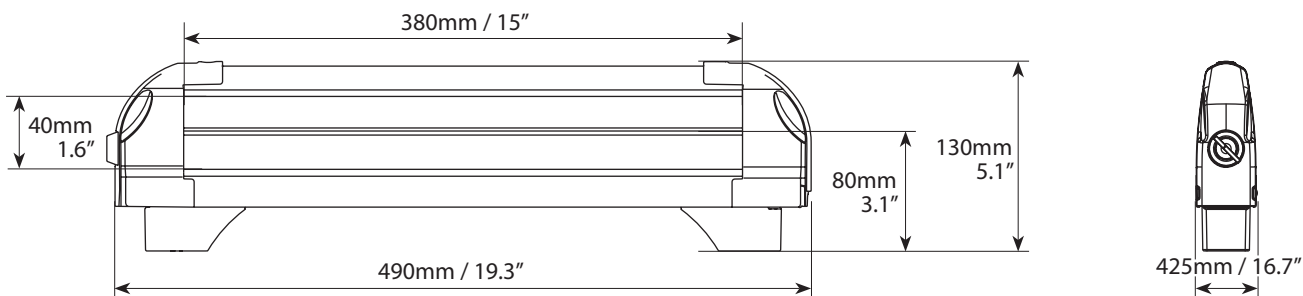

8X

4X

IT) Portasci da barra in alluminio, pensato per il trasporto di sci o snowboard. Fissaggio alle barre direttamente in cava con sistema tradizionale a "T". Disponibile in due modelli.

EN) Aluminium ski rack for roof bars suitable for skis and snowboards. Fastening system to the bars using the T-system. Two versions available.

2pz.

**Iceberg**  
Art. 000071800000

4pz.

**Iceberg Double**  
Art. 000089500000

Art.	Iceberg	000071800000
	Iceberg Double	000089500000
	Iceberg	1,4kg/3.1lb
	Iceberg Double	1,4kg/3.1lb (X2)
Materiale Material Matière	Alluminio Aluminium Aluminio	
	Iceberg	max 28kg / 62lb
	Iceberg Double	max 42kg / 92lb
	✓	
	X: min 6,5mm/0.3" W: 20mm/0.8"	
	Optional kit 000084700000  (LxH) max 80x30mm / 3.1x1.2"	
	Iceberg	4
	Iceberg Double	8
	Iceberg	2
	Iceberg Double	4
	Iceberg	-
	Iceberg Double	-

Mod.	ICEBERG	ICEBERG DOUBLE
Art.N°	000071800000	000089500000
	LxWxH: 53x9x13,5cm / 20.5x5.3x3.5" 📦 1,8kg/3.9lb	LxWxH: 52x13,5x18cm / 20.5x5.3x3.5" 📦 3,1kg/6.6lb
	LxWxH: 54,5x19x28,5cm / 21.5x7.5x11.2" 📦 7,8kg/17.2lb Pz:4	LxWxH: 54,5x19x28,5cm / 21.5x7.5x11.2" 📦 7,8kg/17.2lb Pz:2
	LxWxH: 120x80x186,5cm/47.2x31.5x73.4" 📦 399kg/880.4lb Pz:192	LxWxH: 120x80x186,5cm/47.2x31.5x73.4" 📦 399kg/880.4lb Pz:96
	Ean-13	 8 003168 013914