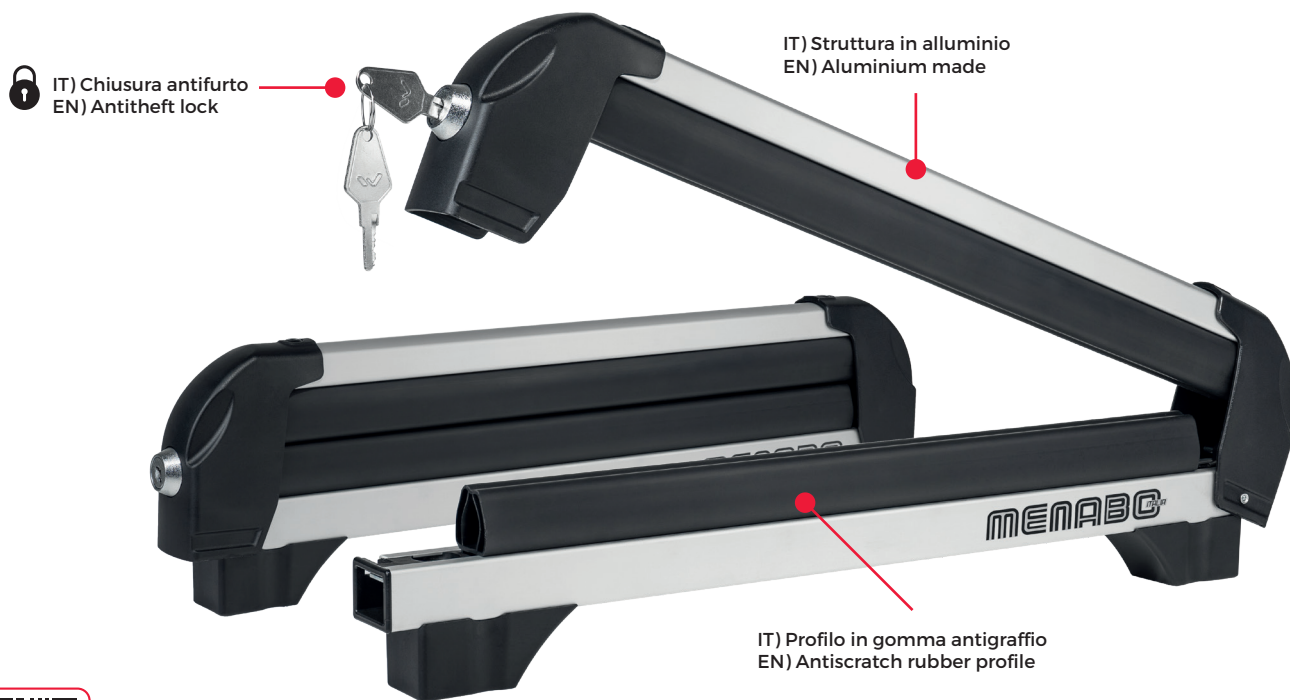

# ICEBERG

Watch video

**CITY CRASH  
TESTED**

INCLUDED

Iceberg

4X

2X

Iceberg Double

8X

4X

IT) Portasci da barra in alluminio, pensato per il trasporto di sci o snowboard. Fissaggio alle barre direttamente in cava con sistema tradizionale a "T". Disponibile in due modelli.

EN) Aluminium ski rack for roof bars suitable for skis and snowboards. Fastening system to the bars using the T-system. Two versions available.

2pz.

**Iceberg**  
Art. 000071800000

4pz.

**Iceberg Double**  
Art. 000089500000

Art.	Iceberg	000071800000
	Iceberg Double	000089500000
	Iceberg	1,4kg/3.1lb
	Iceberg Double	1,4kg/3.1lb (X2)
Materiale Material Matière	Alluminio Aluminium Aluminio	
	Iceberg	max 28kg / 62lb
	Iceberg Double	max 42kg / 92lb
	✓	
	X: min 6,5mm/0.3" W: 20mm/0.8"	
	Optional kit 000084700000  (LxH) max 80x30mm / 3.1x1.2"	
	Iceberg	4
	Iceberg Double	8
	Iceberg	2
	Iceberg Double	4
	Iceberg	-
	Iceberg Double	-