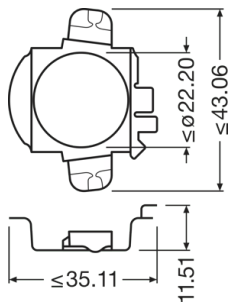

Physical Attributes & Dimensions

Diameter	35.1 mm
Product weight	2.84 g

Lifetime Data

Guarantee	3 years
-----------	---------

Capabilities

Technology	LED accessories
------------	-----------------

Environmental & Regulatory Information

Logistical Data

Product datasheet

Product code	Product description	Packaging unit (Pieces/Unit)	Dimensions (length x width x height)	Volume	Gross weight
4062172183840	LEDriving Adapter 64210DA03	Folding carton box 2	95 mm x 57 mm x 135 mm	0.73 dm ³	30.00 g
4062172183857	LEDriving Adapter 64210DA03	Shipping carton box 20	415 mm x 109 mm x 134 mm	6.06 dm ³	425.00 g