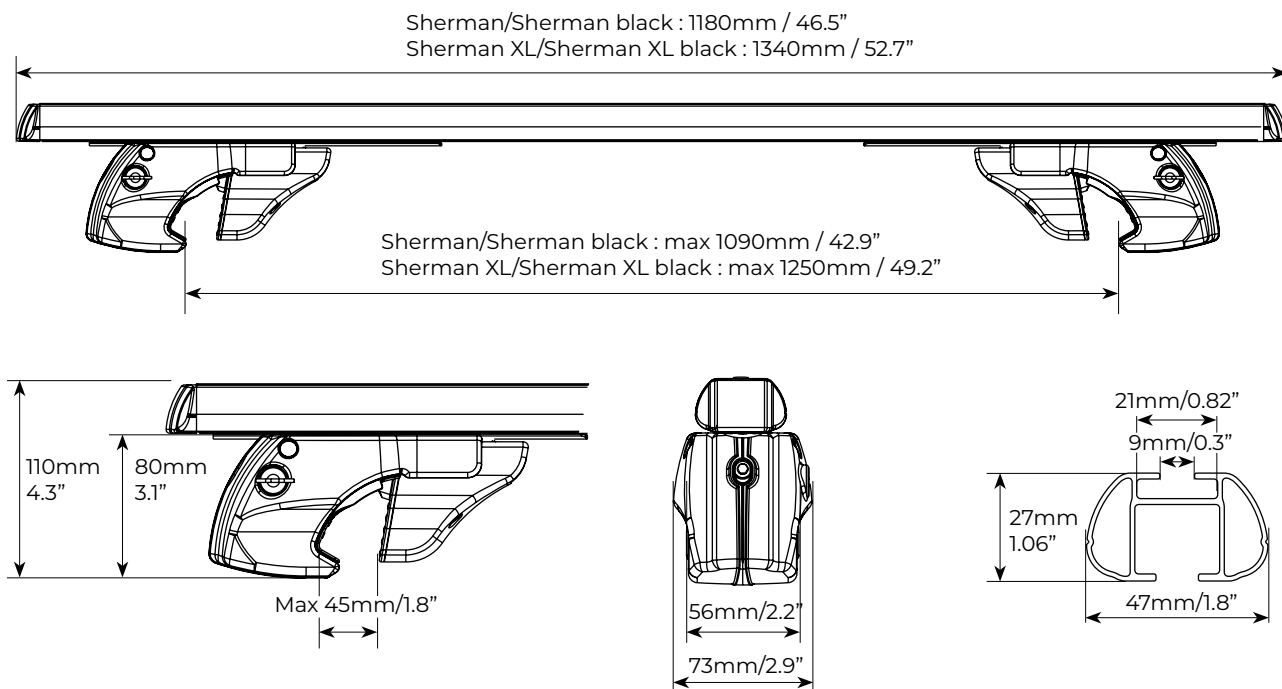

BARRE DA TETTO
ROOF BARS
BARRAS DE TECHO
BARRES DE TOIT
DACHTRÄGER

MENABO
free time on the move

SHERMAN

Silver

Black

INCLUDED

COMPLIANT WITH
DIN 75302:2019

TESTED
CITY CRASH ✓

Barre da tetto dall'ottimo rapporto qualità-prezzo, con profilo in alluminio, provviste di scanalatura per il montaggio rapido degli accessori tramite viti a "T" e gomma anti-fischio. Dotate di serratura antifurto. Disponibili in 2 lunghezze e nelle versioni black o silver.

Aluminium roof bars, at the best value for money, with groove ready for "T-mounting" of any accessory, and with possibility to fit the noise reduction kit. Equipped with anti-theft lock. Available in 2 lengths in black or silver variants.

Sherman silver	Art.000095900000	
Sherman XL silver	Art.000094700000	
Sherman black	Art.000122800000	
Sherman XL black	Art.000122900000	
 Peso prodotto Product weight	Sherman silver Sherman black	3,3kg / 7.3lb
	Sherman XL silver Sherman XL black	3,5kg / 7.7lb
Materiale Material	Alluminio Aluminium	
 Portata massima Max load	max 90kg/198lb	
 Serratura antifurto Anti-theft lock	✓	
 Tetti auto compatibili Compatible vehicle roof types	Raised rails	✓
	Flush rails	x
	Smooth roof	x
	Fixed points	x