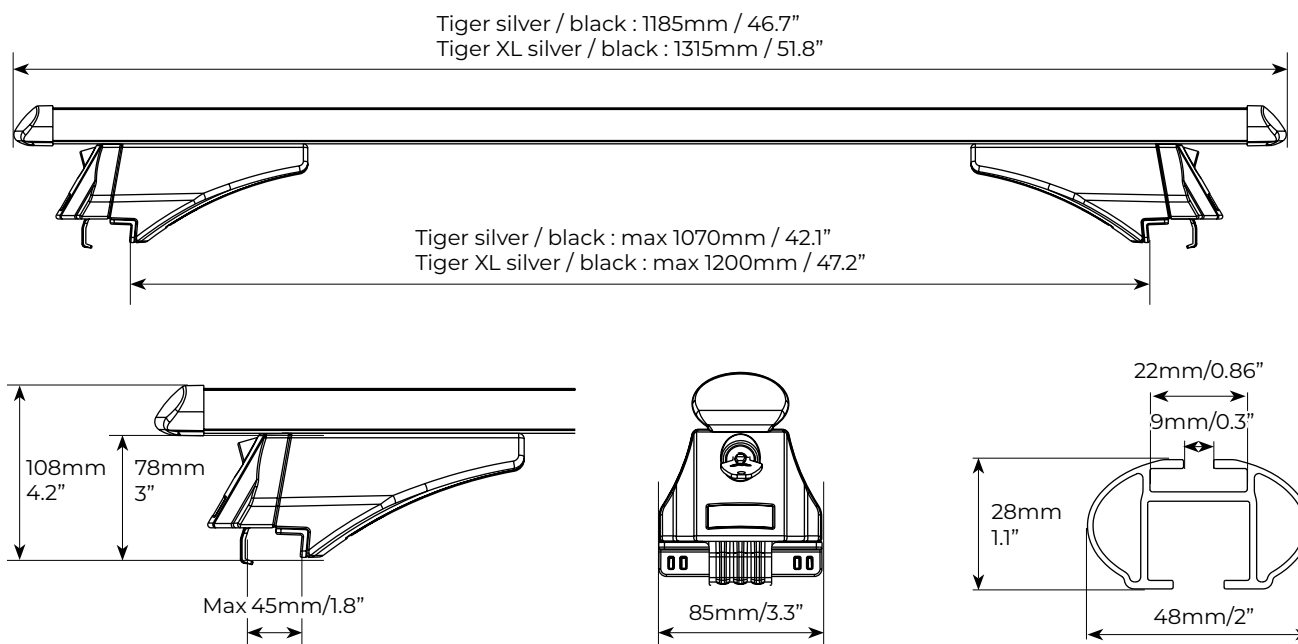

TIGER SILVER

max
75kg
165lb

COMPLIANT WITH
DIN 75302:2019

TESTED
CITY CRASH ✓

Barre da tetto in alluminio con profili anodizzati silver o black. Provviste di scanalatura per il montaggio rapido degli accessori tramite viti a "T" e gomma anti-fischio. Serratura antifurto di serie nella versione silver, opzionale nella versione black. Disponibili in 2 lunghezze.

Roof bars with silver or black anodized aluminium profiles. Equipped with a groove for quick mounting of accessories using "T" screws and anti-whistle rubber. Anti-theft lock as standard in the silver version, optional in the black version. Available in 2 lengths.

Flush rails

Raised rails

Tiger silver	Art.000084900000
Tiger XL silver	Art.000085000000
Tiger black	Art.000085900000
Tiger XL black	Art.000086000000

Tiger silver	Art.000084900000	
Tiger black	Art.000085900000	
Tiger XL silver	Art.000085000000	
Tiger XL black	Art.000086000000	
 Peso prodotto Product weight	Tiger silver / Tiger black	3,9kg / 8.6lb
	Tiger XL silver / Tiger XL black	4,2kg / 9.2lb
Materiale Material	Alluminio Aluminium	
 Portata massima Max load	max 75kg/165lb	
 Serratura antifurto Anti-theft lock	Tiger silver / Tiger XL silver	✓
	Tiger black / Tiger XL black	Optional kit: 000084800000
 Tetti auto compatibili Compatible vehicle roof types	Raised rails	✓
	Flush rails	✓
	Smooth roof	x
	Fixed points	x