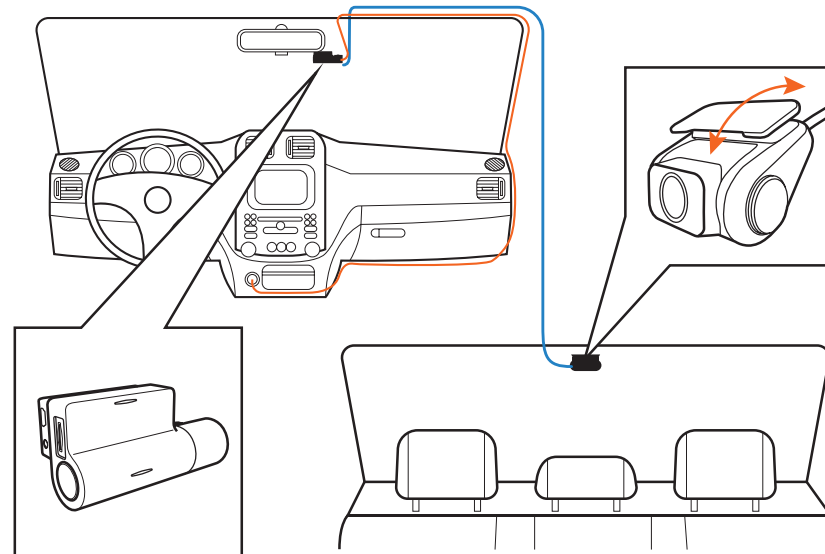

## ROADsight Rear 10

Dashcam HD 1080p

1

2

NOT FOR PRINT PRODUCTION!  
本品不可印刷生产

**WARNING:**  
This PDF file is for reference only and not to be used for the creation of production art.  
Colour printouts and screen displays should not be used for colour approval as colours may vary from device to device. The colour values for this file are defined in either Pantone (PMS), HKS, or in process colours (CMYK).  
For obtaining hard-copies in actual size (1:1) you need to enter the proper settings in your printer options.  
**警告:**  
本PDF文档仅作为参照文件, 不能将本档用于印刷生产或者制作菲林。  
本档的彩色打印本或其电脑屏幕中显示的色彩, 不可用于最终的色彩参照。因为硬件或设备的差异, 可能造成色彩的偏差。最终正式的色彩请遵照由色板卡片PMS, HKS或者CMYK (青红黄黑) 所定义的色彩。  
若本档的打印件要获取1:1的原始尺寸, 须在打印选项中作出相应的设置。