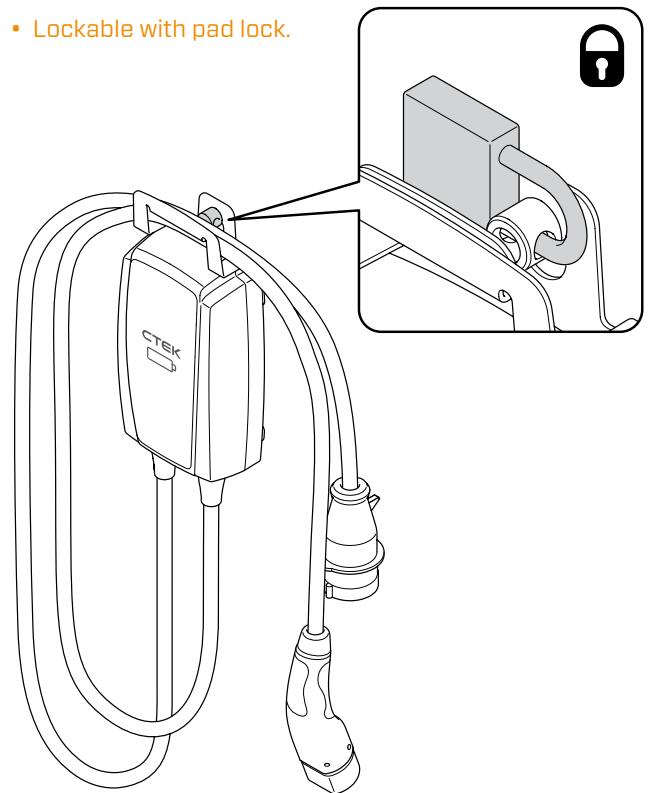

# LOCKABLE AND NEAT CABLE STORAGE FOR YOUR NJORD® GO

NJORD® GO WALL MOUNT is secure, lockable storage for your NJORD® GO, for easy access to the EVSE & neat cable storage.

- Rugged sheet metal hanger
- Easy to remove and carry with.
- Built in handle.
- Lockable with pad lock.

|             |  |
|-------------|--|
| MATERIAL    | Steel 2 mm   |
| COLOUR      | Black  |
| INCLUDED    | 2 long screws, 2 short screws, 1 upper bracket, 1 lower bracket, 1 large fastening bolt, 1 small fastening bolt. |
| ARTICLE NO. | 40-388   |