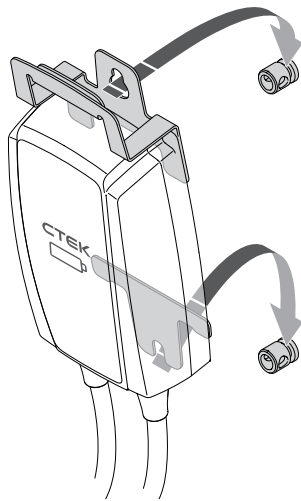

# LOCKABLE AND NEAT CABLE STORAGE FOR YOUR NJORD® GO

NJORD® GO WALL MOUNT is secure, lockable storage for your NJORD® GO, for easy access to the EVSE & neat cable storage.

- Rugged sheet metal hanger
- Easy to remove and carry with.
- Built in handle.
- Lockable with pad lock.

|             |  |
|-------------|--|
| MATERIAL    | Steel 2 mm   |
| COLOUR      | Black  |
| INCLUDED    | 2 long screws, 2 short screws, 1 upper bracket, 1 lower bracket, 1 large fastening bolt, 1 small fastening bolt. |
| ARTICLE NO. | 40-388   |